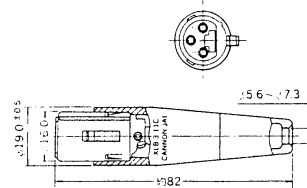

No. MRC-43-3J

FEMALE CANNON CONNECTOR

No. MRC-33J

3P PANEL MOUNT FEMALE JACK