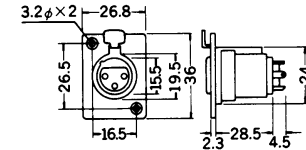

No. MRC-33J

3P PANEL MOUNT FEMALE JACK