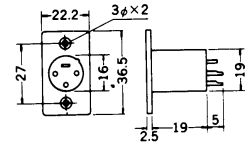

No. MRC-32P

3P PANEL MOUNT MALE JACK