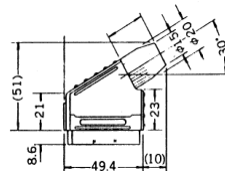

No. MRS-670M

SCART(RGB)PLUGS
20 CONTACT INSTALLED