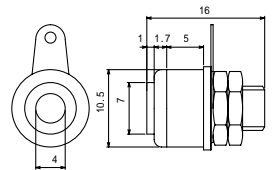

No. MK-626

BANANA JACK
Colors : Black & Red