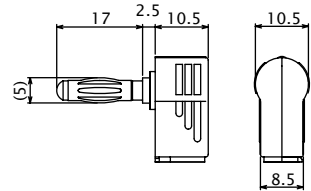

No. MK-621L

BANANA PLUG
Colors : Black & Red