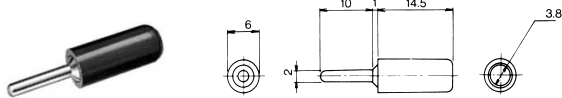

No.MK-616

MICRO TEST PIN TIP PLUG
Colors : Red,Black,Yellow,Green,Blue and White