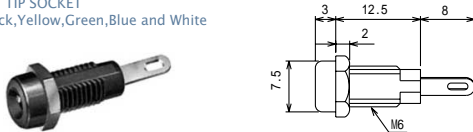

No.MK-617

MICRO TEST PIN TIP SOCKET
Colors : Red,Black,Yellow,Green,Blue and White