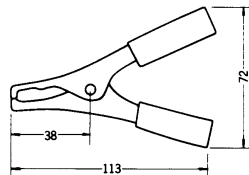

No. MK-608A 50A

No. MK-608B 30A

BATTERY CLIP w/COVERS.

No. MK-609 5A WITHOUT VINYL BOOTS

No. MK-609C 5A W/BOOTS

No. MK-610 10A WITHOUT VINYL BOOTS

No. MK-610C 10A W/BOOTS

No. MK-611 30A WITHOUT VINYL BOOTS

No. MK-611C 30A W/BOOTS

BATTERY CLIP