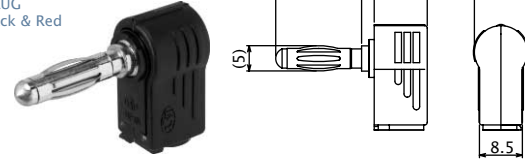

No.MK-621L

BANANA PLUG
Colors : Black & Red