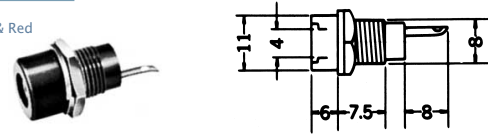

No.MK-628

BANANA JACK
Colors : Black & Red