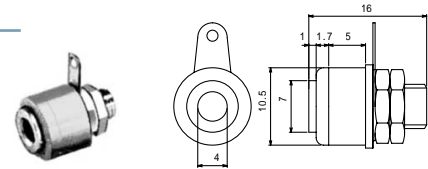

No.MK-626

BANANA JACK
Colors : Black & Red