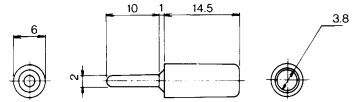

No. MK-616

MICRO TEST PIN TIP PLUG
Colors : Red,Black,Yellow,Green,Blue and White