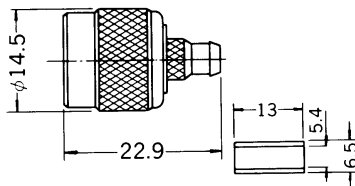

No.MNC-702

TNC CRIMP TYPE MALE PLUG