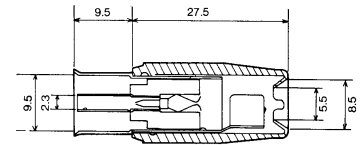

No.MTV-035 PAL

COAXIAL TV AERIAL WIRE CONNECTOR
FEMALE PLUG