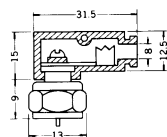

COAXIAL CONNECTORS

CONNECTING INSTRUCTION

CONNECTING COAXIAL CABLE:

The kind of crimp Diameter (mm):

Screw Type Solderless Cable Connectors

No. MPC-732LS F(NTSC)
RIGHT ANGLE F PLUG SOLDERLESS TYPE