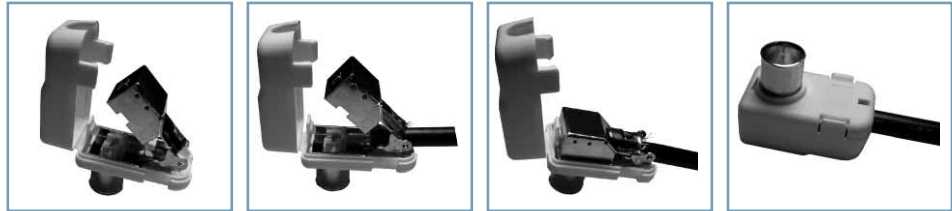

T.V. & VIDEO CONNECTORS

No.MTV-245LS MALE PAL
 No.MTV-045LS FEMALE PAL
 No.MTV-245FS MALE NTSC
QUICK TERMINATE
 FULL SHIELDED COAXIAL CONNECTORS

ケースを開け
OPEN UP

処理済ケーブルを挿し込み
PUSH THE CABLE

ケースを閉めれば
SHUT DOWN TO TERMINATE !

ハイ！出来上がり!!

QUICK TERMINATE COAXIAL CONNECTORS SCREW TYPE

QUICK TERMINATE COAXIAL CONNECTORS

No.MTV-225L PAL

COAXIAL TV AERIAL WIRE CONNECTOR
PLUG ANGLE TYPE

No.MTV-235 PAL

COAXIAL TV AERIAL WIRE CONNECTOR
PLUG

No.MTV-025L PAL

COAXIAL TV AERIAL WIRE CONNECTOR
FEMALE PLUG ANGLE TYPE

No.MTV-035 PAL

COAXIAL TV AERIAL WIRE CONNECTOR
FEMALE PLUG

No.MTV-225LS PAL

COAXIAL TV AERIAL WIRE CONNECTOR
MALE PLUG ANGLE TYPE(SHIELDED)