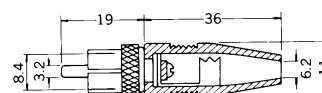

No. MR-562S RCA
RCA PLUG SOLDERLESS TYPE