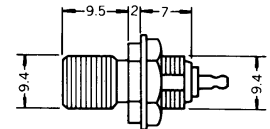

No. MP-557F

F TYPE QUICK ADAPTOR

No. MR-582

ADAPTOR F PLUG TO PAL JACK

No. MR-559F

F TYPE QUICK PLUG TO RCA JACK

No. MR-584J

F TYPE PANEL MOUNT SOCKET