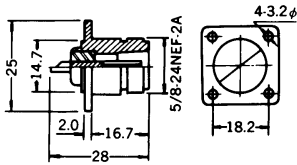

COAXIAL CONNECTORS & ADAPTORS

No.MNC-656

(MIL No. UG-58A/U)
N RECEPTACLE