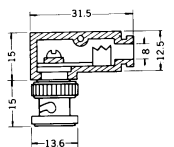

No. MR-562CA RCA
RCA PLUG (CRIMP TYPE) WITHOUT COVER
(MCR-1別売)

CONNECTING INSTRUCTION

CONNECTING COAXIAL CABLE:

The kind of crimp Diameter (mm):

Screw Type Solderless Cable Connectors

No. MNC-579LS BNC
RIGHT ANGLE BNC PLUG SOLDERLESS TYPE