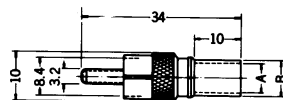

No. MR-556F F(NTSC)
F TYOE QUICK PLUG (CRIMP TYPE)
WITHOUT COVER (MCR-1別売)

No. MNC-579A BNC
BNC PLUG (CRIMP TYPE) WITHOUT COVER
(MCR-1別売)

No. MPC-732A F(NTSC)
F PLUG (CRIMP TYPE) WITHOUT COVER
(MCR-1別売)

No. MR-562CA RCA
RCA PLUG (CRIMP TYPE) WITHOUT COVER
(MCR-1別売)

CONNECTING INSTRUCTION

CONNECTING COAXIAL CABLE:

The kind of crimp Diameter (mm):

Screw Type Solderless Cable Connectors

No. MNC-579LS BNC
RIGHT ANGLE BNC PLUG SOLDERLESS TYPE