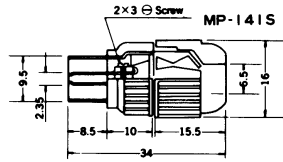

T.V. & VIDEO CONNECTORS

No. MP-141S PAL

COAXIAL TV AERIAL WIRE CONNECTOR
PLUG(SCREW TYPE) Color : Black & White