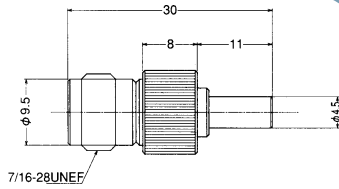

F TYPE QUICK PLUG TO F TYPE SOCKET
RIGHT ANGLE

No.MNC-704

TNC INLINE SOCKET CRIMP TYPE

No.MNC-707LR

ADAPTOR TNC PLUG TO JACK

No.MNC-706

TNC ADAPTOR
TNC MALE TO UHF FEMALE

No.MNC-707