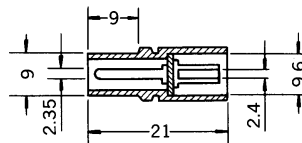

No. MVA-4F PAL-SECAM

COAX. ADAPTOR SECAM MALE TO PAL FEMALE