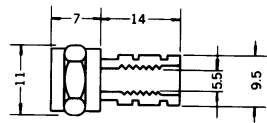

No. MPC-733F

F TYPE QUICK CONNECTOR FOR RG58