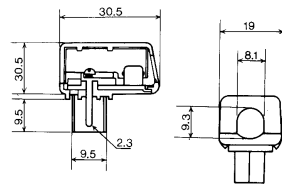

No.MTV-025L PAL

COAXIAL TV AERIAL WIRE CONNECTOR
FEMALE PLUG ANGLE TYPE

No.MTV-035 PAL

COAXIAL TV AERIAL WIRE CONNECTOR
FEMALE PLUG

No.MTV-225LS PAL

COAXIAL TV AERIAL WIRE CONNECTOR
MALE PLUG ANGLE TYPE(SHIELDED)