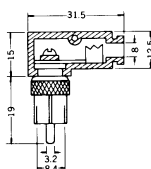

No. MR-562CA RCA
RCA PLUG (CRIMP TYPE) WITHOUT COVER
(MCR-1別売)

CONNECTING INSTRUCTION

CONNECTING COAXIAL CABLE:

The kind of crimp Diameter (mm):

Screw Type Solderless Cable Connectors

No. MNC-579LS BNC
RIGHT ANGLE BNC PLUG SOLDERLESS TYPE

No. MPC-579S BNC
BNC PLUG SOLDERLESS TYPE

No. MPC-732LS F(NTSC)
RIGHT ANGLE F PLUG SOLDERLESS TYPE

No. MPC-732S F(NTSC)
F PLUG SOLDERLESS TYPE

No. MR-562LS RCA
RIGHT ANGLE RCA PLUG SOLDERLESS TYPE

No. MR-562S RCA
RCA PLUG SOLDERLESS TYPE