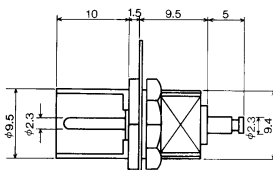

No. MJ-093P PAL

CHASSIS MTG. COAXIAL MALE SOCKET