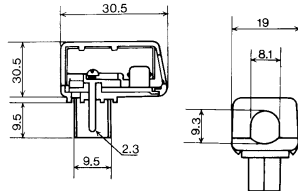

ハイ！出来上がり!!

QUICK TERMINATE COAXIAL CONNECTORS SCREW TYPE

QUICK TERMINATE COAXIAL CONNECTORS

No.MTV-225L PAL

COAXIAL TV AERIAL WIRE CONNECTOR
PLUG ANGLE TYPE

No.MTV-235 PAL

COAXIAL TV AERIAL WIRE CONNECTOR
PLUG