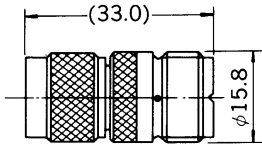

F TYPE QUICK PLUG TO F TYPE SOCKET
RIGHT ANGLE

No.MNC-704

TNC INLINE SOCKET CRIMP TYPE

No.MNC-707LR

ADAPTOR TNC PLUG TO JACK

No.MNC-706

TNC ADAPTOR
TNC MALE TO UHF FEMALE

No.MNC-707