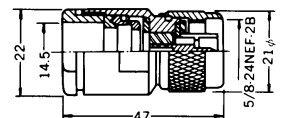

(MIL No.UG-218/U)
N MALE CONNECTOR FOR RG-8, 9, 213/U CABLE

	L	A	B	D
MNC-650	42mm	21mm	18mm	5.3mm
MNC-651	42	21	18	8.7
MNC-652	42	21	18	11

No.MNC-701

TNC MALE CABLE PLUG

No.MNC-653

(MIL No.UG-204C/U)
N MALE CONNECTOR FOR RG-14/U CABLE