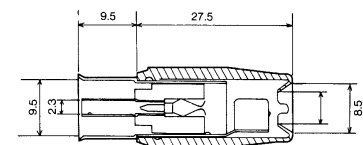

No.MTV-040 PAL

COAXIAL TV AERIAL WIRE CONNECTOR
METAL FEMALE PLUG