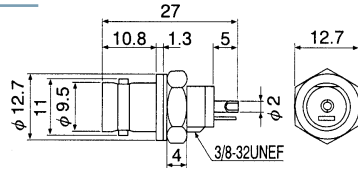

COAXIAL CONNECTORS & ADAPTORS

No. MNC-600AB

INSULATED BNC RECEPTACLE