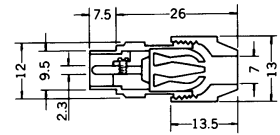

No. MP-555S PAL

HF COAXIAL TV AERIAL WIRE CONNECTOR
(SCREW TYPE) MALE