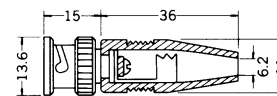

COAXIAL CONNECTORS

CONNECTING INSTRUCTION

CONNECTING COAXIAL CABLE:

The kind of crimp Diameter (mm):

Screw Type Solderless Cable Connectors

No. MPC-579S BNC
BNC PLUG SOLDERLESS TYPE