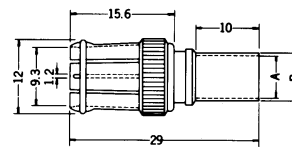

No. MR-556F F(NTSC)
F TYOE QUICK PLUG (CRIMP TYPE)
WITHOUT COVER (MCR-1別売)