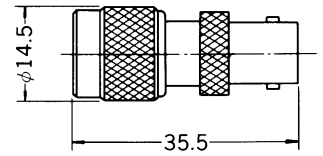

No.MNC-707

TNC ADAPTOR
TNC MALE TO BNC FEMALE