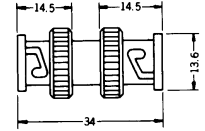

No. MR-562CA RCA
RCA PLUG (CRIMP TYPE) WITHOUT COVER
(MCR-1別売)

CONNECTING INSTRUCTION

CONNECTING COAXIAL CABLE:

The kind of crimp Diameter (mm):

Screw Type Solderless Cable Connectors

No. MNC-579LS BNC
RIGHT ANGLE BNC PLUG SOLDERLESS TYPE

COAXIAL CONNECTORS & ADAPTORS

No. MNC-600AB

INSULATED BNC RECEPTACLE

No. MNC-541

BNC STRAIGHT ADAPTOR MALE TO MALE

No. MR-598C

CRIMP TYPE BNC CONNECTOR

No. MNC-532L