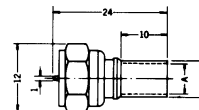

No. MR-562CA RCA
RCA PLUG (CRIMP TYPE) WITHOUT COVER
(MCR-1別売)

CONNECTING INSTRUCTION

CONNECTING COAXIAL CABLE:

The kind of crimp Diameter (mm):

Screw Type Solderless Cable Connectors

No. MNC-579LS BNC
RIGHT ANGLE BNC PLUG SOLDERLESS TYPE