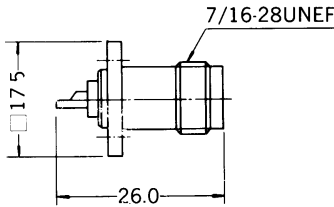

No.MNC-705

TNC RECEPTACLE