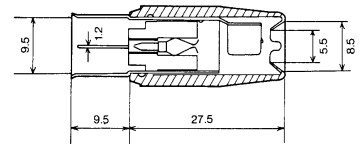

No.MTV-235F NTSC

COAXIAL TV AERIAL WIRE CONNECTOR
F MALE PLUG