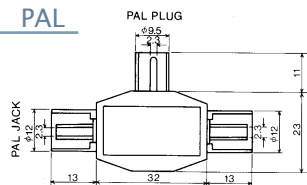

COAXIAL CONNECTORS

No. MTV-215 PAL
SHIELDED COAXIAL SPLITTER