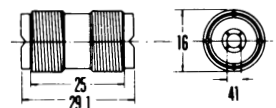

BNC PLUG TO PL-259 JACK.

No. MNC-580

PL-259 TO BNC JACK

No. MR-574C

ADAPTOR RCA PLUG TO FEMALE PL-259

No. MR-590

METAL ADAPTOR : Coupled coaxial cable connector

COAXIAL CONNECTORS & ADAPTORS