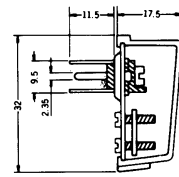

No. MJ-014S PAL

COAXIAL TV AERIAL WIRE CONNECTOR
F MALE PLUG(SCREW TYPE) Color : Black & White

No. MJ-055S PAL

HF COAXIAL TV AERIAL WIRE CONNECTOR
(SCREW TYPE) FEMALE

No. MVA-5J UNIVERSAL

COAXIAL CABLE JOINTER

No. MP-150LE PAL

COAXIAL TV AERIAL WIRE CONNECTOR PLUG
ANGLE TYPE (screw type)

No. MVA-4F PAL-SECAM

COAX. ADAPTOR SECAM MALE TO PAL FEMALE

No. MJ-015LE PAL

COAXIAL TV AERIAL WIRE CONNECTOR FEMALE PLUG
ANGLE TYPE (screw type)