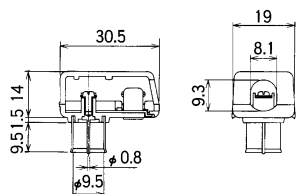

No.MTV-225F NTSC

COAXIAL TV AERIAL WIRE CONNECTOR
F MALE PLUG ANGLE TYPE