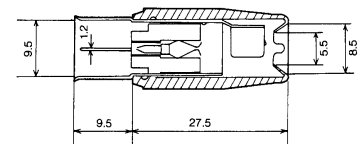

No.MTV-240F NTSC

COAXIAL TV AERIAL WIRE CONNECTOR
METAL F MALE PLUG