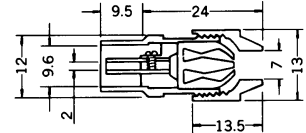

No. MJ-055S PAL

HF COAXIAL TV AERIAL WIRE CONNECTOR
(SCREW TYPE) FEMALE