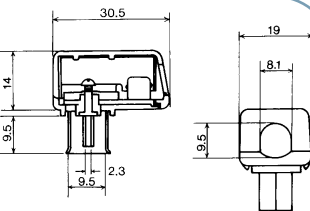

No.MTV-025LS PAL

COAXIAL TV AERIAL WIRE CONNECTOR
FEMALE PLUG ANGLE TYPE(SHIELDED)