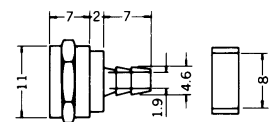

No. MPC-733F

F TYPE QUICK CONNECTOR FOR RG58

No. MR-583

F TYPE SOCKET

No. MPC-734F

F TYPE QUICK CONNECTOR FOR RG58

No. MPC-739F

F TYPE CONNECTOR