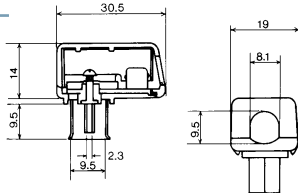

No.MTV-025L PAL

COAXIAL TV AERIAL WIRE CONNECTOR
FEMALE PLUG ANGLE TYPE