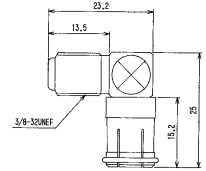

No. MPC-735BF

F JACK TO BNC JACK

No. MPC-716RP

PAL PLUG TO RCA JACK

COAXIAL CONNECTORS & ADAPTORS

No.MPC-737RF

F PLUG TO RCA JACK

No.MPC-738FL

F TYPE QUICK PLUG TO F TYPE SOCKET
RIGHT ANGLE

No.MNC-704

TNC INLINE SOCKET CRIMP TYPE

No.MNC-707LR

ADAPTOR TNC PLUG TO JACK

No.MNC-706

TNC ADAPTOR
TNC MALE TO UHF FEMALE

No.MNC-707