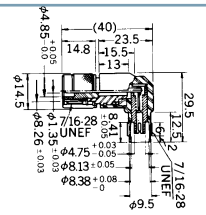

F TYPE QUICK PLUG TO F TYPE SOCKET
RIGHT ANGLE

No.MNC-704

TNC INLINE SOCKET CRIMP TYPE

No.MNC-707LR

ADAPTOR TNC PLUG TO JACK

No.MNC-706

TNC ADAPTOR
TNC MALE TO UHF FEMALE

No.MNC-707

TNC ADAPTOR
TNC MALE TO BNC FEMALE

No.MNC-705

TNC RECEPTACLE

No.MNC-708

TNC ADAPTOR
TNC MALE TO N FEMALE

No.MNC-591

BNC ADAPTOR
BNC MALE TO TNC FEMALE

No.MNC-703