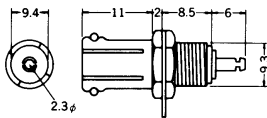

No. MJ-091C PAL

CHASSIS MTG. COAXIAL SOCKET

No. MVA-1 PAL

COAXIAL WIRE ADAPTOR MALE TO MALE

No. MJ-092 PAL

CHASSIS MTG. COAXIAL SOCKET

No. MVA-3 PAL

COAXIAL WIRE ADAPTOR FEMALE TO FEMALE