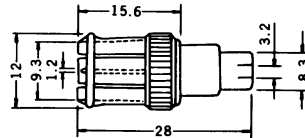

No. MP-557F

F TYPE QUICK ADAPTOR

No. MR-582

ADAPTOR F PLUG TO PAL JACK

No. MR-559F

F TYPE QUICK PLUG TO RCA JACK

No. MR-584J

F TYPE PANEL MOUNT SOCKET