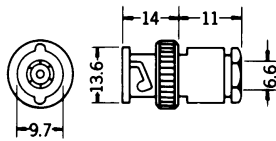

No. MNC-576

BNC PLUG