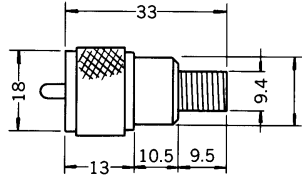

COAXIAL CONNECTORS & ADAPTORS

No. MR-580FJ

UHF PLUG TO F JACK