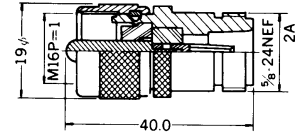

No.MNC-657

ADAPTOR N MALE TO PL259 MALE