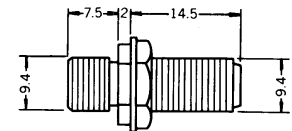

No. MR-583

F TYPE SOCKET