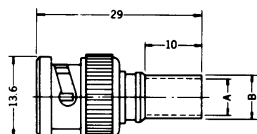

COAXIAL CONNECTORS

No. MNC-579A BNC
BNC PLUG (CRIMP TYPE) WITHOUT COVER
(MCR-1別売)

CONNECTING INSTRUCTION

CONNECTING COAXIAL CABLE:

The kind of crimp Diameter (mm):

Screw Type Solderless Cable Connectors