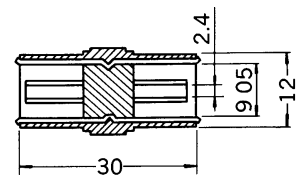

No. MVA-3F SECAM

COAXIAL WIRE ADAPTOR FEMALE TO FEMALE