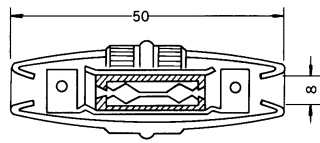

No. MJ-014S PAL

COAXIAL TV AERIAL WIRE CONNECTOR
F MALE PLUG(SCREW TYPE) Color : Black & White

No. MJ-055S PAL

HF COAXIAL TV AERIAL WIRE CONNECTOR
(SCREW TYPE) FEMALE

No. MVA-5J UNIVERSAL

COAXIAL CABLE JOINTER

No. MP-150LE PAL

COAXIAL TV AERIAL WIRE CONNECTOR PLUG
ANGLE TYPE (screw type)

No. MVA-4F PAL-SECAM

COAX. ADAPTOR SECAM MALE TO PAL FEMALE

No. MJ-015LE PAL

COAXIAL TV AERIAL WIRE CONNECTOR FEMALE PLUG
ANGLE TYPE (screw type)