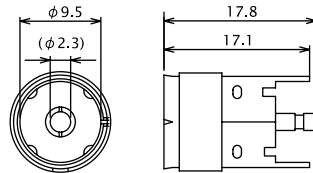

No. MJ-091C PAL

CHASSIS MTG. COAXIAL SOCKET