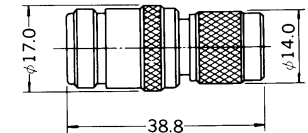

F TYPE QUICK PLUG TO F TYPE SOCKET
RIGHT ANGLE

No.MNC-704

TNC INLINE SOCKET CRIMP TYPE

No.MNC-707LR

ADAPTOR TNC PLUG TO JACK

No.MNC-706

TNC ADAPTOR
TNC MALE TO UHF FEMALE

No.MNC-707

TNC ADAPTOR
TNC MALE TO BNC FEMALE

No.MNC-705

TNC RECEPTACLE

No.MNC-708

TNC ADAPTOR
TNC MALE TO N FEMALE

No.MNC-591

BNC ADAPTOR
BNC MALE TO TNC FEMALE

No.MNC-703