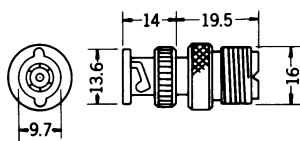

No. MNC-575

BNC PLUG TO PL-259 JACK.