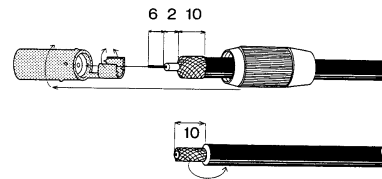

T.V. & VIDEO CONNECTORS

No.MTV-245LS MALE PAL
 No.MTV-045LS FEMALE PAL
 No.MTV-245FS MALE NTSC
QUICK TERMINATE
 FULL SHIELDED COAXIAL CONNECTORS

ケースを開け
OPEN UP

処理済ケーブルを挿し込み
PUSH THE CABLE

ケースを閉めれば
SHUT DOWN TO TERMINATE !

ハイ！出来上がり!!

QUICK TERMINATE COAXIAL CONNECTORS SCREW TYPE

QUICK TERMINATE COAXIAL CONNECTORS

No.MTV-225L PAL

COAXIAL TV AERIAL WIRE CONNECTOR
PLUG ANGLE TYPE

No.MTV-235 PAL

COAXIAL TV AERIAL WIRE CONNECTOR
PLUG