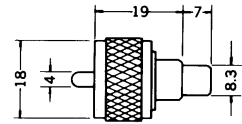

No. MR-581J

PL-259(UHF)PLUG TO RCA JACK