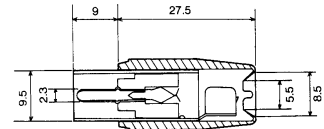

ハイ！出来上がり!!

QUICK TERMINATE COAXIAL CONNECTORS SCREW TYPE

QUICK TERMINATE COAXIAL CONNECTORS

No.MTV-225L PAL

COAXIAL TV AERIAL WIRE CONNECTOR
PLUG ANGLE TYPE

No.MTV-235 PAL

COAXIAL TV AERIAL WIRE CONNECTOR
PLUG