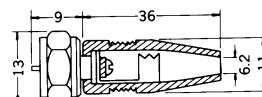

No. MPC-732S F(NTSC)
F PLUG SOLDERLESS TYPE