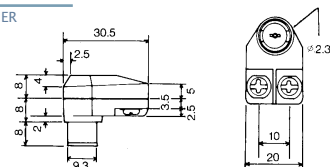

No. MTV-230L PAL
IMPEDANCE MATCHING TRANSFORMER