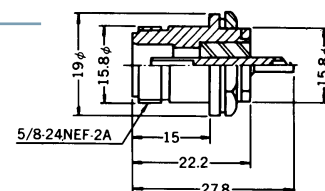

No.MNC-702

TNC CRIMP TYPE MALE PLUG

No.MNC-654

(MIL No.UG-23D/U)
N IN-LINE JACK FOR RG-8, 9/U CABLE

No.MNC-655

N RECEPTACLE

COAXIAL CONNECTORS & ADAPTORS

No.MNC-656