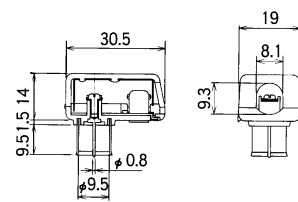

No.MTV-225F NTSC

COAXIAL TV AERIAL WIRE CONNECTOR
F MALE PLUG ANGLE TYPE

No.MTV-040 PAL

COAXIAL TV AERIAL WIRE CONNECTOR
METAL FEMALE PLUG

No.MTV-225FS NTSC

COAXIAL TV AERIAL WIRE CONNECTOR
F MALE PLUG ANGLE TYPE(SHIELDED)