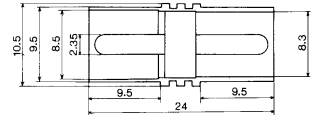

No. MVA-1 PAL

COAXIAL WIRE ADAPTOR MALE TO MALE