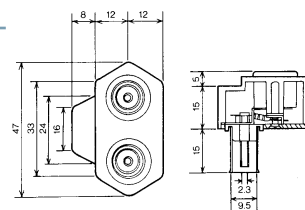

No. MTV-136N PAL
COAXIAL SPLITTER