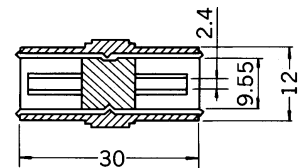

No. MVA-3 PAL

COAXIAL WIRE ADAPTOR FEMALE TO FEMALE