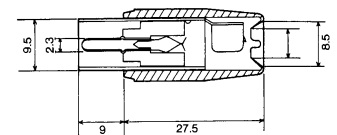

No.MTV-235F NTSC

COAXIAL TV AERIAL WIRE CONNECTOR
F MALE PLUG

No.MTV-025LS PAL

COAXIAL TV AERIAL WIRE CONNECTOR
FEMALE PLUG ANGLE TYPE(SHIELDED)

No.MTV-240 PAL

COAXIAL TV AERIAL WIRE CONNECTOR
METAL MALE PLUG