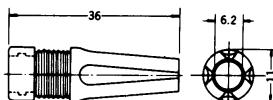

No. MR-556F F(NTSC)
F TYOE QUICK PLUG (CRIMP TYPE)
WITHOUT COVER (MCR-1別売)

No. MNC-579A BNC
BNC PLUG (CRIMP TYPE) WITHOUT COVER
(MCR-1別売)

No. MPC-732A F(NTSC)
F PLUG (CRIMP TYPE) WITHOUT COVER
(MCR-1別売)