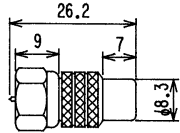

COAXIAL CONNECTORS & ADAPTORS

No.MPC-737RF

F PLUG TO RCA JACK