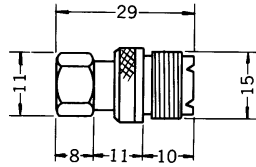

BNC PLUG TO PL-259 JACK.

No. MNC-580

PL-259 TO BNC JACK

No. MR-574C

ADAPTOR RCA PLUG TO FEMALE PL-259

No. MR-590

METAL ADAPTOR : Coupled coaxial cable connector

COAXIAL CONNECTORS & ADAPTORS

No. MR-580FJ

UHF PLUG TO F JACK

No. MR-581J

PL-259(UHF)PLUG TO RCA JACK

No. MR-574FP

F PLUG TO UHF JACK

No. MR-574FJ

F JACK TO UHF JACK