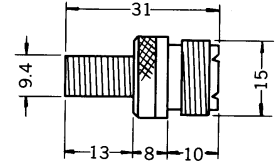

BNC PLUG TO PL-259 JACK.

No. MNC-580

PL-259 TO BNC JACK

No. MR-574C

ADAPTOR RCA PLUG TO FEMALE PL-259

No. MR-590

METAL ADAPTOR : Coupled coaxial cable connector

COAXIAL CONNECTORS & ADAPTORS

No. MR-580FJ

UHF PLUG TO F JACK

No. MR-581J

PL-259(UHF)PLUG TO RCA JACK

No. MR-574FP

F PLUG TO UHF JACK

No. MR-574FJ

F JACK TO UHF JACK