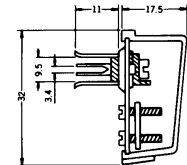

No. MP-150LE PAL

COAXIAL TV AERIAL WIRE CONNECTOR PLUG
ANGLE TYPE (screw type)

No. MVA-4F PAL-SECAM

COAX. ADAPTOR SECAM MALE TO PAL FEMALE

No. MJ-015LE PAL

COAXIAL TV AERIAL WIRE CONNECTOR FEMALE PLUG
ANGLE TYPE (screw type)