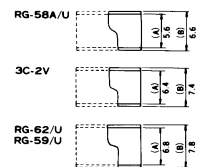

No. MR-562CA RCA
RCA PLUG (CRIMP TYPE) WITHOUT COVER
(MCR-1別売)

CONNECTING INSTRUCTION

CONNECTING COAXIAL CABLE:

The kind of crimp Diameter (mm):

Screw Type Solderless Cable Connectors

No. MNC-579LS BNC
RIGHT ANGLE BNC PLUG SOLDERLESS TYPE