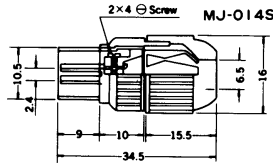

No. MJ-014S PAL

COAXIAL TV AERIAL WIRE CONNECTOR
F MALE PLUG(SCREW TYPE) Color : Black & White