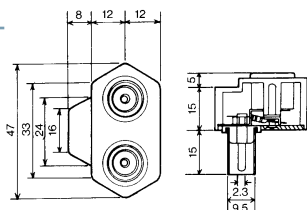

No. MTV-135N PAL
COAXIAL SPLITTER