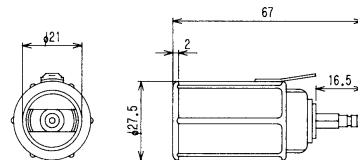

CHASSIS MOUNTED CAR LIGHTER SOCKET

No. **MP-126M**

SOLDERLESS AUTO ANTENNA PLUG

No. **MJ-176M**

SOLDERLESS AUTO ANTENNA INLINE JACK

Marushin electric mfg.co.,ltd