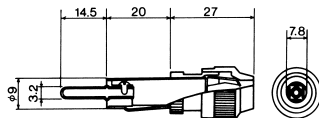

SOLDERLESS AUTO ANTENNA PLUG