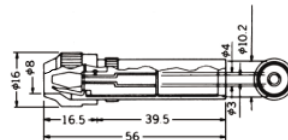

CHASSIS MOUNTED CAR LIGHTER SOCKET

No. **MP-126M**

SOLDERLESS AUTO ANTENNA PLUG

No. **MJ-176M**

SOLDERLESS AUTO ANTENNA INLINE JACK

Marushin electric mfg.co.,ltd