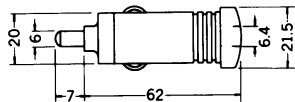

AUTO ANTENNA PLUGS, JACKS & AUTO PLUGS, SOCKETS

AUTO PLUG

No. **MP-222**

AUTO PLUG W/BUILT-IN FUSE HOLDER

No. **MP-129N**

AUTO PLUG

CHASSIS MOUNTED CAR LIGHTER SOCKET

No. **MP-126M**

SOLDERLESS AUTO ANTENNA PLUG

SOLDERLESS AUTO ANTENNA INLINE JACK

Marushin electric mfg.co.,ltd