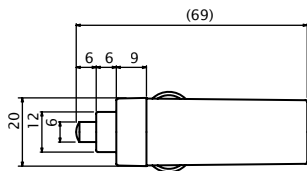

# AUTO ANTENNA PLUGS, JACKS & AUTO PLUGS, SOCKETS

No. **MP-129**

AUTO PLUG

No. **MP-222**

AUTO PLUG W/BUILT-IN FUSE HOLDER

No. **MP-129N**

AUTO PLUG

No. **MYBC-012S**