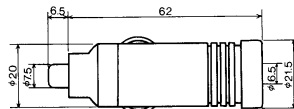

AUTO PLUG W/BUILT-IN FUSE HOLDER