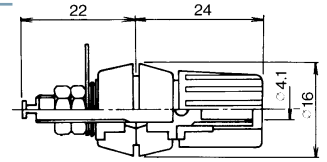

BINDING POSTS

No.MT-480

HEAVY DUTY BINDING POST
50A
Color : Black & Red

No.MT-487

BINDING POST
15A

No.MT-481

HEAVY DUTY BINDING POST
50A
Color : Black & Red

No.MT-491

BINDING POST (NYLON)
15A

No.MT-482

HEAVY DUTY BINDING POST
50A
Color : Black & Red

No.MT-490

BINDING POST (NYLON)
10A

No.MT-483

HEAVY DUTY BINDING POST
30A
Color : Black & Red

No.MT-488

ARMY TYPE BINDING POST (16mm)
10A
Color : Black & Red