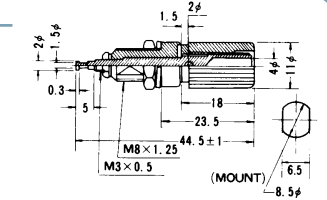

BINDING POST (NYLON)
15A

No.MT-482

HEAVY DUTY BINDING POST
50A
Color : Black & Red

No.MT-490

BINDING POST (NYLON)
10A

No.MT-483

HEAVY DUTY BINDING POST
30A
Color : Black & Red

No.MT-488