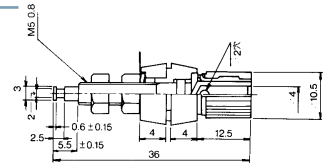

BINDING POSTS

No.MT-480

HEAVY DUTY BINDING POST
50A
Color : Black & Red

No.MT-487

BINDING POST
15A

No.MT-481

HEAVY DUTY BINDING POST
50A
Color : Black & Red

No.MT-491

BINDING POST (NYLON)
15A

No.MT-482

HEAVY DUTY BINDING POST
50A
Color : Black & Red

No.MT-490

BINDING POST (NYLON)
10A

No.MT-483

HEAVY DUTY BINDING POST
30A
Color : Black & Red

No.MT-488

BINDING POST
15A
Color : Black & Red

No.MT-484

HEAVY DUTY BINDING POST
30A
Color : Black & Red

No.MT-489

BINDING POST
15A
Color : Black & Red

No.MT-486H

BINDING POST
10A
Color : Black & Red

No.MT-902

METAL TYPE BINDING POST
5A

No.MT-406H

ARMY TYPE BINDING POST
10A
Color : Black & Red

No.MT-903

METAL TYPE BINDING POST
5A

No.MT-404

ARMY TYPE BINDING POST (12mm)
10A
Color : Black & Red

No.MT-405

ARMY TYPE BINDING POST (16mm)
10A
Color : Black & Red