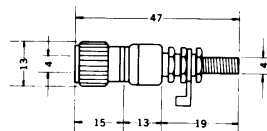

BINDING POST (NYLON)
15A

No.MT-482

HEAVY DUTY BINDING POST
50A
Color : Black & Red

No.MT-490

BINDING POST (NYLON)
10A

No.MT-483

HEAVY DUTY BINDING POST
30A
Color : Black & Red

No.MT-488

BINDING POST
15A
Color : Black & Red

No.MT-484

HEAVY DUTY BINDING POST
30A
Color : Black & Red

No.MT-489

BINDING POST
15A
Color : Black & Red

No.MT-486H

BINDING POST
10A
Color : Black & Red

No.MT-902

METAL TYPE BINDING POST
5A

No.MT-406H

ARMY TYPE BINDING POST
10A
Color : Black & Red

No.MT-903

METAL TYPE BINDING POST
5A

No.MT-404

ARMY TYPE BINDING POST (12mm)
10A
Color : Black & Red

No.MT-405