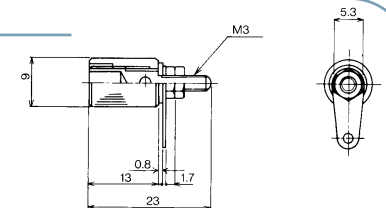

METAL TYPE BINDING POST
5A

No.MT-406H

ARMY TYPE BINDING POST
10A
Color : Black & Red

No.MT-903

METAL TYPE BINDING POST
5A

No.MT-404

ARMY TYPE BINDING POST (12mm)
10A
Color : Black & Red

No.MT-405

ARMY TYPE BINDING POST (16mm)
10A
Color : Black & Red