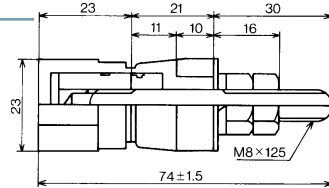

No.MT-481

HEAVY DUTY BINDING POST
50A
Color : Black & Red