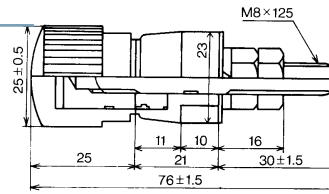

No.MT-482

HEAVY DUTY BINDING POST
50A
Color : Black & Red