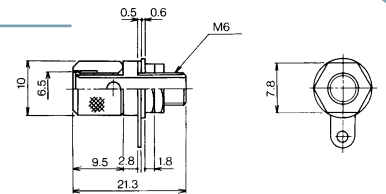

No.MT-902

METAL TYPE BINDING POST
5A