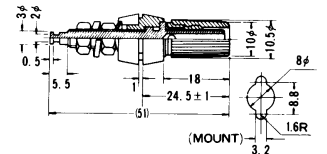

BINDING POSTS

No.MT-480

HEAVY DUTY BINDING POST
50A
Color : Black & Red

No.MT-487

BINDING POST
15A

No.MT-481

HEAVY DUTY BINDING POST
50A
Color : Black & Red

No.MT-491

BINDING POST (NYLON)
15A

No.MT-482

HEAVY DUTY BINDING POST
50A
Color : Black & Red

No.MT-490

BINDING POST (NYLON)
10A

No.MT-483

HEAVY DUTY BINDING POST
30A
Color : Black & Red

No.MT-488

ARMY TYPE BINDING POST (16mm)
10A
Color : Black & Red