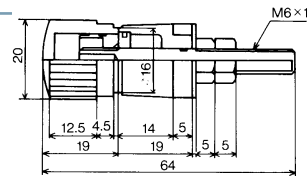

BINDING POST (NYLON)
15A

No.MT-482

HEAVY DUTY BINDING POST
50A
Color : Black & Red

No.MT-490

BINDING POST (NYLON)
10A

No.MT-483

HEAVY DUTY BINDING POST
30A
Color : Black & Red

No.MT-488