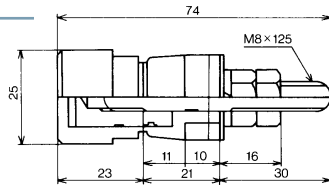

BINDING POSTS

No.MT-480

HEAVY DUTY BINDING POST
50A
Color : Black & Red

No.MT-487

BINDING POST
15A