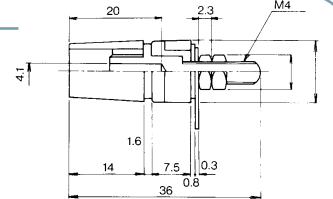

BINDING POST
15A
Color : Black & Red

No.MT-484

HEAVY DUTY BINDING POST
30A
Color : Black & Red

No.MT-489

BINDING POST
15A
Color : Black & Red

No.MT-486H

BINDING POST
10A
Color : Black & Red

No.MT-902