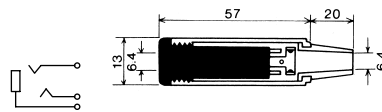

**No.MJ-177MSN (6.3 -3極)**

3-CONDUCTOR 1/4" PHONE INLINE JACK  
w/shielded handle  
STEREO

**No.MJ-175AN (6.3 -3極)**

3-CONDUCTOR 1/4" PHONE INLINE JACK  
STEREO

**No.MJ-117AN (6.3 -3極)**

3-CONDUCTOR 1/4" PHONE INLINE JACK  
STEREO