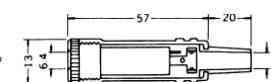

2-CONDUCTOR 1/4" PHONE INLINE JACK
w/shielded handle
MONO