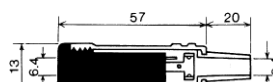

2-CONDUCTOR 1/4" PHONE INLINE JACK
w/shielded handle
MONO