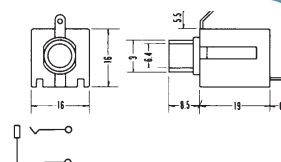

2-CONDUCTOR PANEL MOUNT 1/4" PHONE JACK
MONO