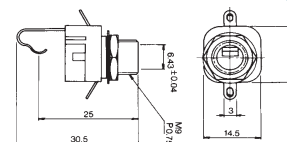

No.MJ-116A (6.3 -2極)

2-CONDUCTOR 1/4" PHONE INLINE JACK  
MONO

No.MJ-169A (6.3 -2極)

2-CONDUCTOR 1/4" PHONE INLINE JACK  
w/shielded handle  
MONO

No.MJ-159M (6.3 -2極)

2-CONDUCTOR PANEL MOUNT 1/4" PHONE JACK  
MONO