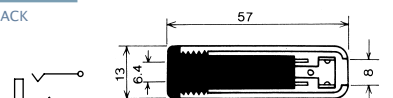

3-CONDUCTOR 1/4" PHONE INLINE JACK
STEREO