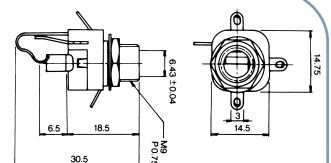

**No.MJ-177AN (6.3 -3極)**

3-CONDUCTOR 1/4" PHONE INLINE JACK  
w/shielded handle  
STEREO

**No.MJ-161M (6.3 -3極)**

3-CONDUCTOR PANEL MOUNT 1/4" PHONE JACK  
STEREO

**No.MJ-178M (6.3 -3極)**

3-CONDUCTOR PANEL MOUNT 1/4" PHONE JACK  
STEREO

**No.MJ-187 (6.3 -3極)**

3-CONDUCTOR OPEN CIRCUIT JACK  
STEREO

**No.MJ-189 (6.3 -3極)**

3-CONDUCTOR PANEL MOUNT 1/4" PHONE JACK  
STEREO

**No.MJ-187LP (6.3 -3極)**

3-CONDUCTOR PANEL MOUNT 1/4" PHONE JACK  
W/ISOLATED BUSHING (パネル絶縁タイプ)  
STEREO