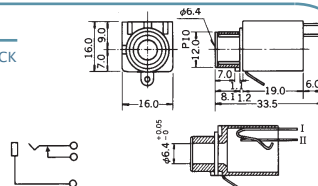

2-CONDUCTOR PANEL MOUNT 1/4" PHONE JACK
W/ISOLATED BUSHING (パネル絶縁タイプ)
MONO