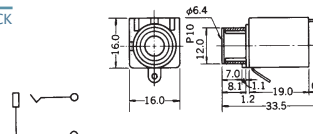

2-CONDUCTOR PANEL MOUNT 1/4" PHONE JACK
W/ISOLATED BUSHING (パネル絶縁タイプ)
MONO