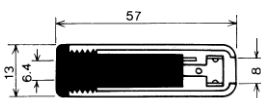

No.MJ-116M (6.3 -2極)

2-CONDUCTOR 1/4" PHONE INLINE JACK  
MONO

No.MJ-169MS (6.3 -2極)

2-CONDUCTOR 1/4" PHONE INLINE JACK  
w/shielded handle  
MONO

No.MJ-168A (6.3 -2極)

2-CONDUCTOR 1/4" PHONE INLINE JACK  
MONO