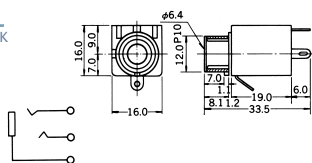

**No.MJ-187 (6.3 -3極)**

3-CONDUCTOR OPEN CIRCUIT JACK  
STEREO

**No.MJ-189 (6.3 -3極)**

3-CONDUCTOR PANEL MOUNT 1/4" PHONE JACK  
STEREO

**No.MJ-187LP (6.3 -3極)**

3-CONDUCTOR PANEL MOUNT 1/4" PHONE JACK  
W/ISOLATED BUSHING (パネル絶縁タイプ)  
STEREO