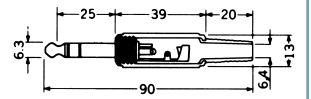

3-CONDUCTOR 1/4" PHONE PLUG.
STEREO