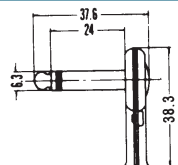

2-CONDUCTOR RIGHT ANGLE 1/4" PHONE PLUG.
w/shielded handle
MONO