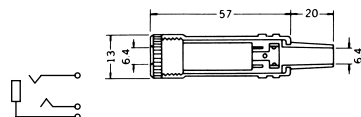

No.MJ-117AN (6.3 -3極)

3-CONDUCTOR 1/4" PHONE INLINE JACK
w/shielded handle
STEREO