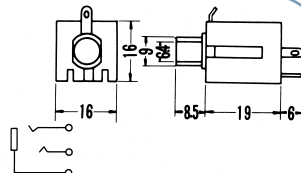

3-CONDUCTOR OPEN CIRCUIT JACK
STEREO