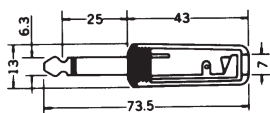

AUDIO PHONE PLUGS & JACKS

2-CONDUCTOR 1/4"PHONE PLUGS & JACKS

6.3 - 2極大型単頭プラグ・ジャック

No.MP-109B (6.3 -2極)

2-CONDUCTOR 1/4" PHONE PLUG.
MONO