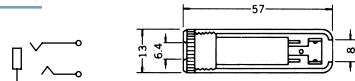

3-CONDUCTOR 1/4" PHONE INLINE JACK
STEREO