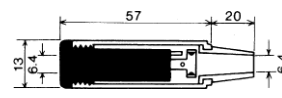

2-CONDUCTOR 1/4" PHONE INLINE JACK
MONO