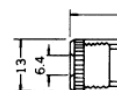

No.MP-127L (6.3 -2極)

2-CONDUCTOR 1/4" RIGHT ANGLE PHONE PLUG.  
MONO

No.MP-123 (6.3 -2極)

2-CONDUCTOR RIGHT ANGLE 1/4" PHONE PLUG.  
w/shielded handle  
MONO

No.MJ-168M (6.3 -2極)

2-CONDUCTOR 1/4" PHONE INLINE JACK  
MONO