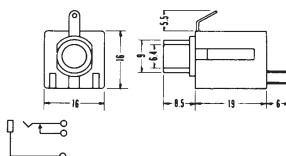

No.MJ-160M (6.3 -2極)

2-CONDUCTOR PANEL MOUNT 1/4" PHONE JACK  
MONO

No.MJ-185 (6.3 -2極)

2-CONDUCTOR PANEL MOUNT 1/4" PHONE JACK  
MONO

No.MJ-186 (6.3 -2極)

2-CONDUCTOR PANEL MOUNT 1/4" PHONE JACK  
MONO

No.MJ-185LP (6.3 -2極)