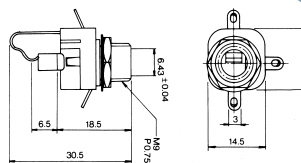

3-CONDUCTOR PANEL MOUNT 1/4" PHONE JACK
STEREO