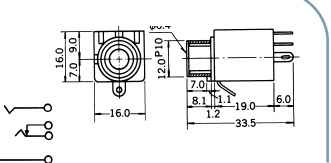

No.MJ-188LPD-2SC (6.3 -3極)

3-CONDUCTOR PANEL MOUNT 1/4" PHONE JACK
W/ISOLATED BUSHING (パネル絶縁タイプ)
STEREO