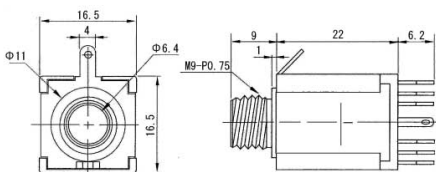

3-CONDUCTOR PANEL MOUNT 1/4" PHONE JACK
STEREO