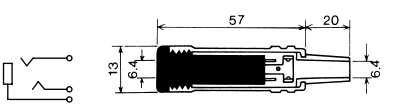

No.MJ-178M (6.3 -3極)

3-CONDUCTOR 1/4" PHONE INLINE JACK
w/shielded handle
STEREO