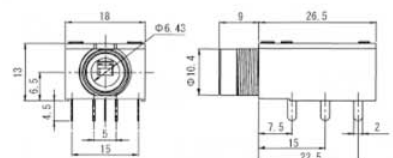

3-CONDUCTOR 1/4" PHONE JACK FOR P.C.B
STEREO