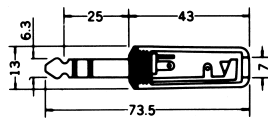

3-CONDUCTOR 1/4" PHONE PLUGS & JACKS

6.3 - 3極大型単頭プラグ・ジャック

No.MP-119B (6.3 -3極)

3-CONDUCTOR 1/4" PHONE PLUG.
STEREO