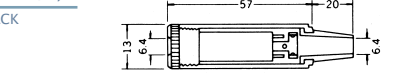

**No.MP-128L (6.3 -3極)**

3-CONDUCTOR 1/4" RIGHT ANGLE PHONE PLUG.  
STEREO

**No.MJ-175MN (6.3 -3極)**

3-CONDUCTOR 1/4" PHONE INLINE JACK  
STEREO

**No.MJ-117MM (6.3 -3極)**

3-CONDUCTOR 1/4" PHONE INLINE JACK  
STEREO