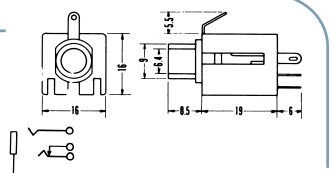

3-CONDUCTOR PANEL MOUNT 1/4" PHONE JACK
STEREO